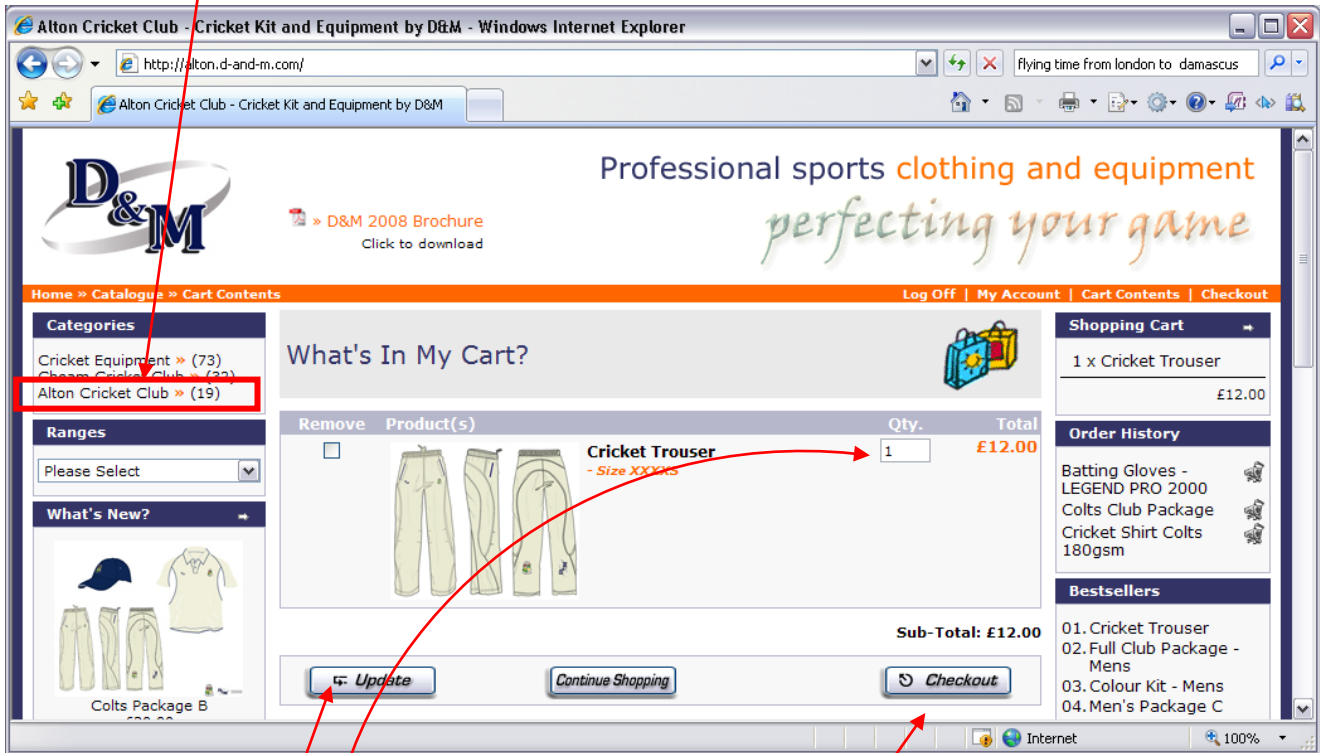

Internet 100%

Ensure to select the **required size** from the drop down menu.

The screenshot shows a web browser window displaying the Alton Cricket Club website. The page is for a "Rain Jacket" (ADM13) priced at £30.00. The product description lists features such as navy blue and sky blue color, fleece lining, high collar, elastic draw cords, and Velcro wristbands. A size dropdown menu is open, showing options from XXXXS to XXXL. The "Add to Cart" button is highlighted with a red arrow. The shopping cart on the right shows 1 x Innovator Kit Promotion for £145.00. The page also includes a navigation menu, a "What's New?" section, and a "Quick Find" search bar.

Once the required size has been selected click **Add to Cart**

The Shopping cart is displayed with a summary of items for purchase

Click **Alton Cricket Club** to continue shopping for more items **OR...**