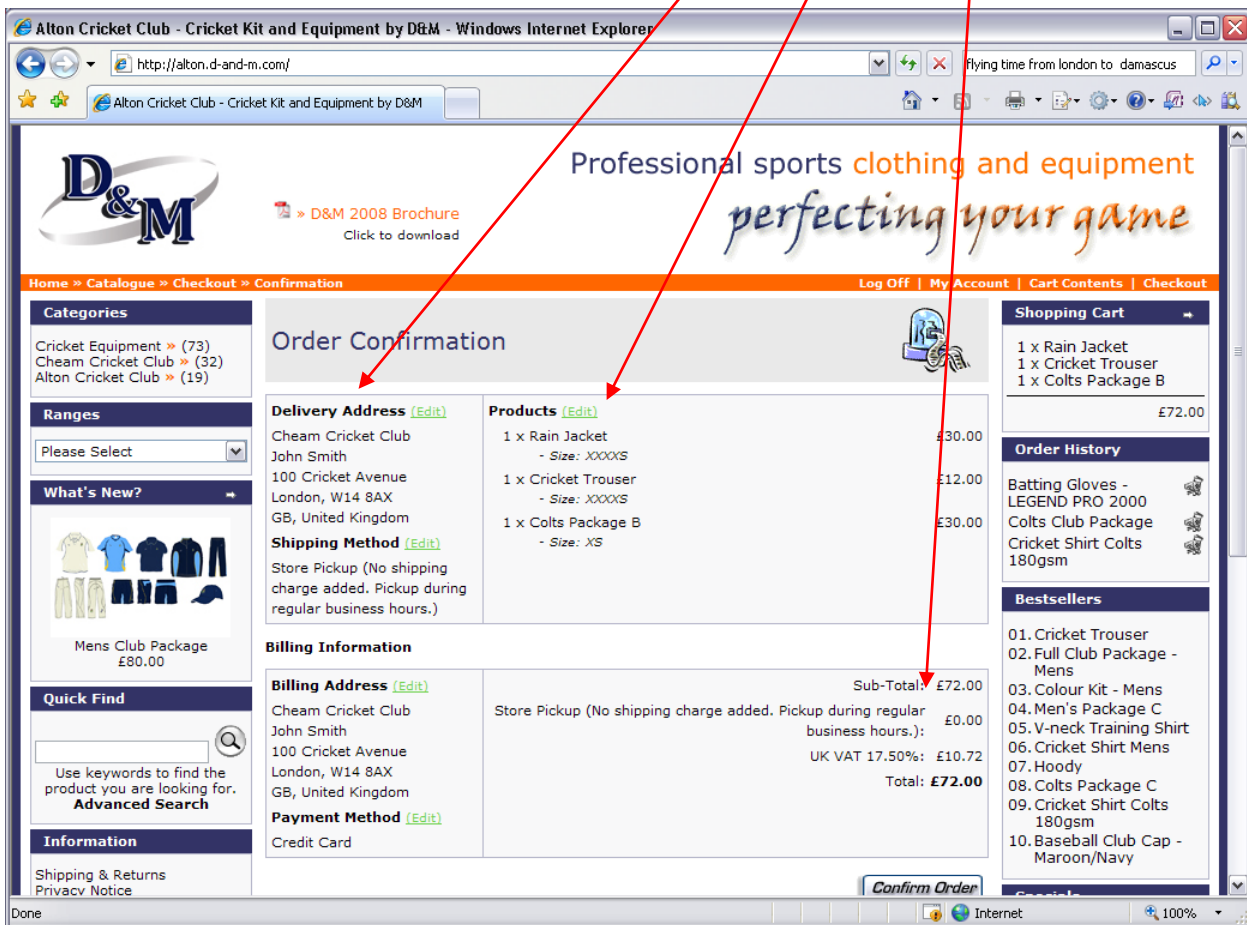

Review and confirm your order

On the Secure Server page
Click on the appropriate icon to
select your credit card type