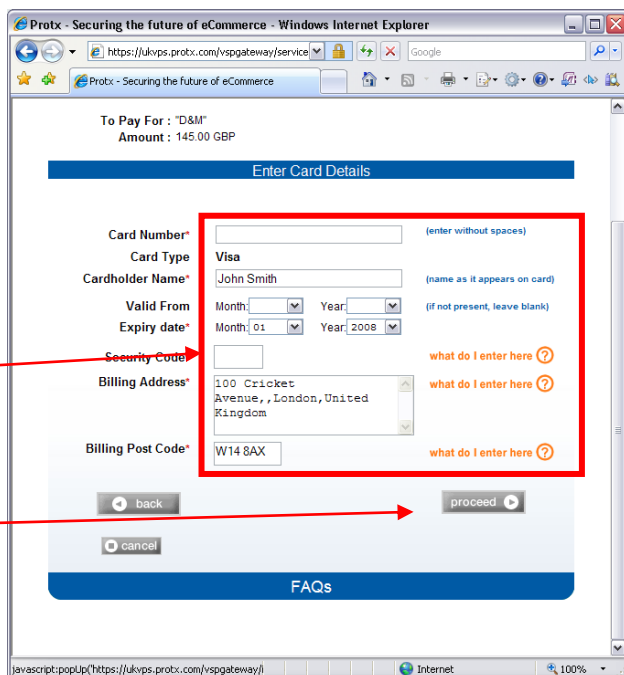

Click **continue** to register as a **New Customer**

OR if you have already registered, login with your email address and password

Confirm your delivery address is correct

* If you have selected items **ONLY** from **Alton CC** category, then select the **Store Pickup** option. If you have selected items from Alton CC **and/or** from the **Cricket Equipment** category, then select the **Flat Rate** option.

* **Note** - All orders over £250 are automatically eligible for **FREE DELIVERY**.

Add any specific comments about your order, example different sizes for package purchases.

Click **Continue**

Review and confirm your order

On the Secure Server page
Click on the appropriate icon to
select your credit card type

Enter your credit card details

Click proceed
to complete your order