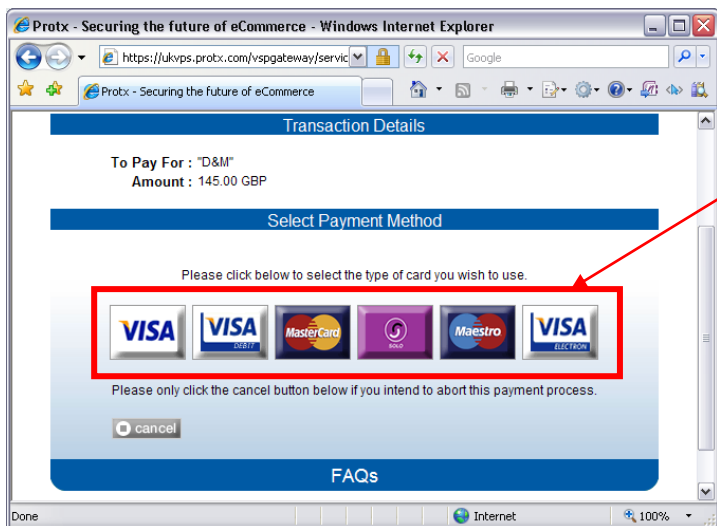

* **Note** - All orders over £250 are automatically eligible for **FREE DELIVERY**.

Add any specific comments about your order, example different sizes for package purchases.

Click **Continue**

Review and confirm your order

On the Secure Server page
Click on the appropriate icon to
select your credit card type

Enter your credit card details

Click proceed
to complete your order