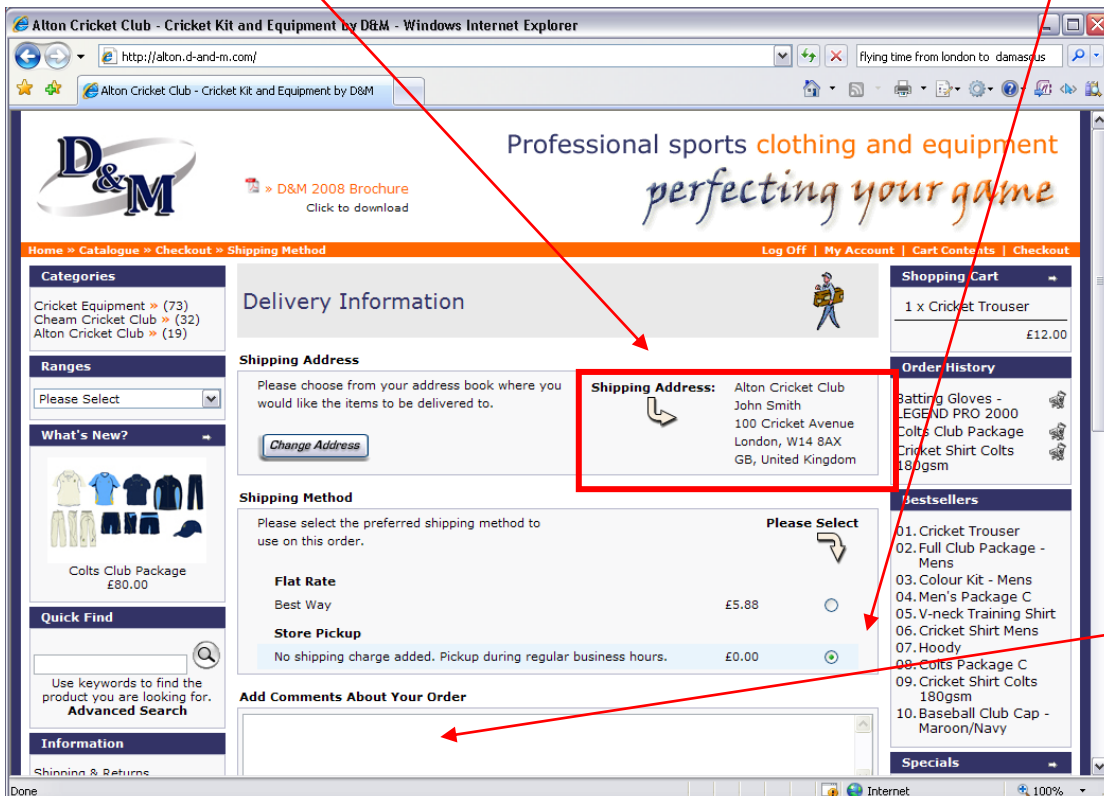

Click **continue** to register as a **New Customer**

OR if you have already registered, login with your email address and password

Confirm your delivery address is correct

* If you have selected items **ONLY** from **Alton CC** category, then select the **Store Pickup** option. If you have selected items from Alton CC **and/or** from the **Cricket Equipment** category, then select the **Flat Rate** option.