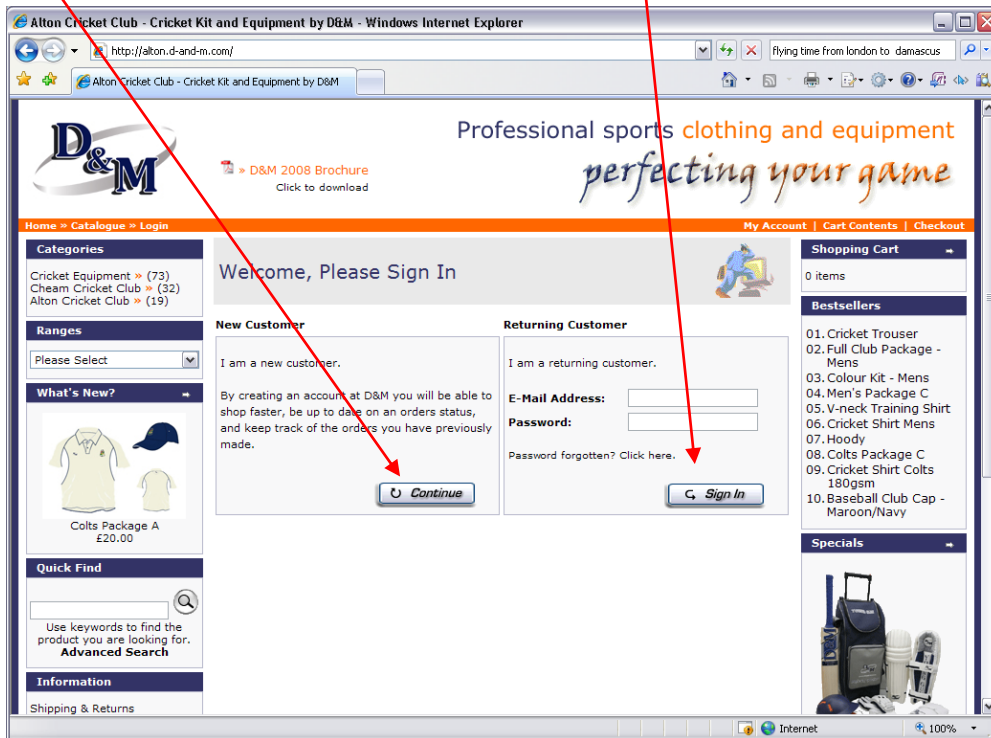

Once you have clicked **Checkout...**

Click **continue** to register as a **New Customer**

OR if you have already registered, login with your email address and password